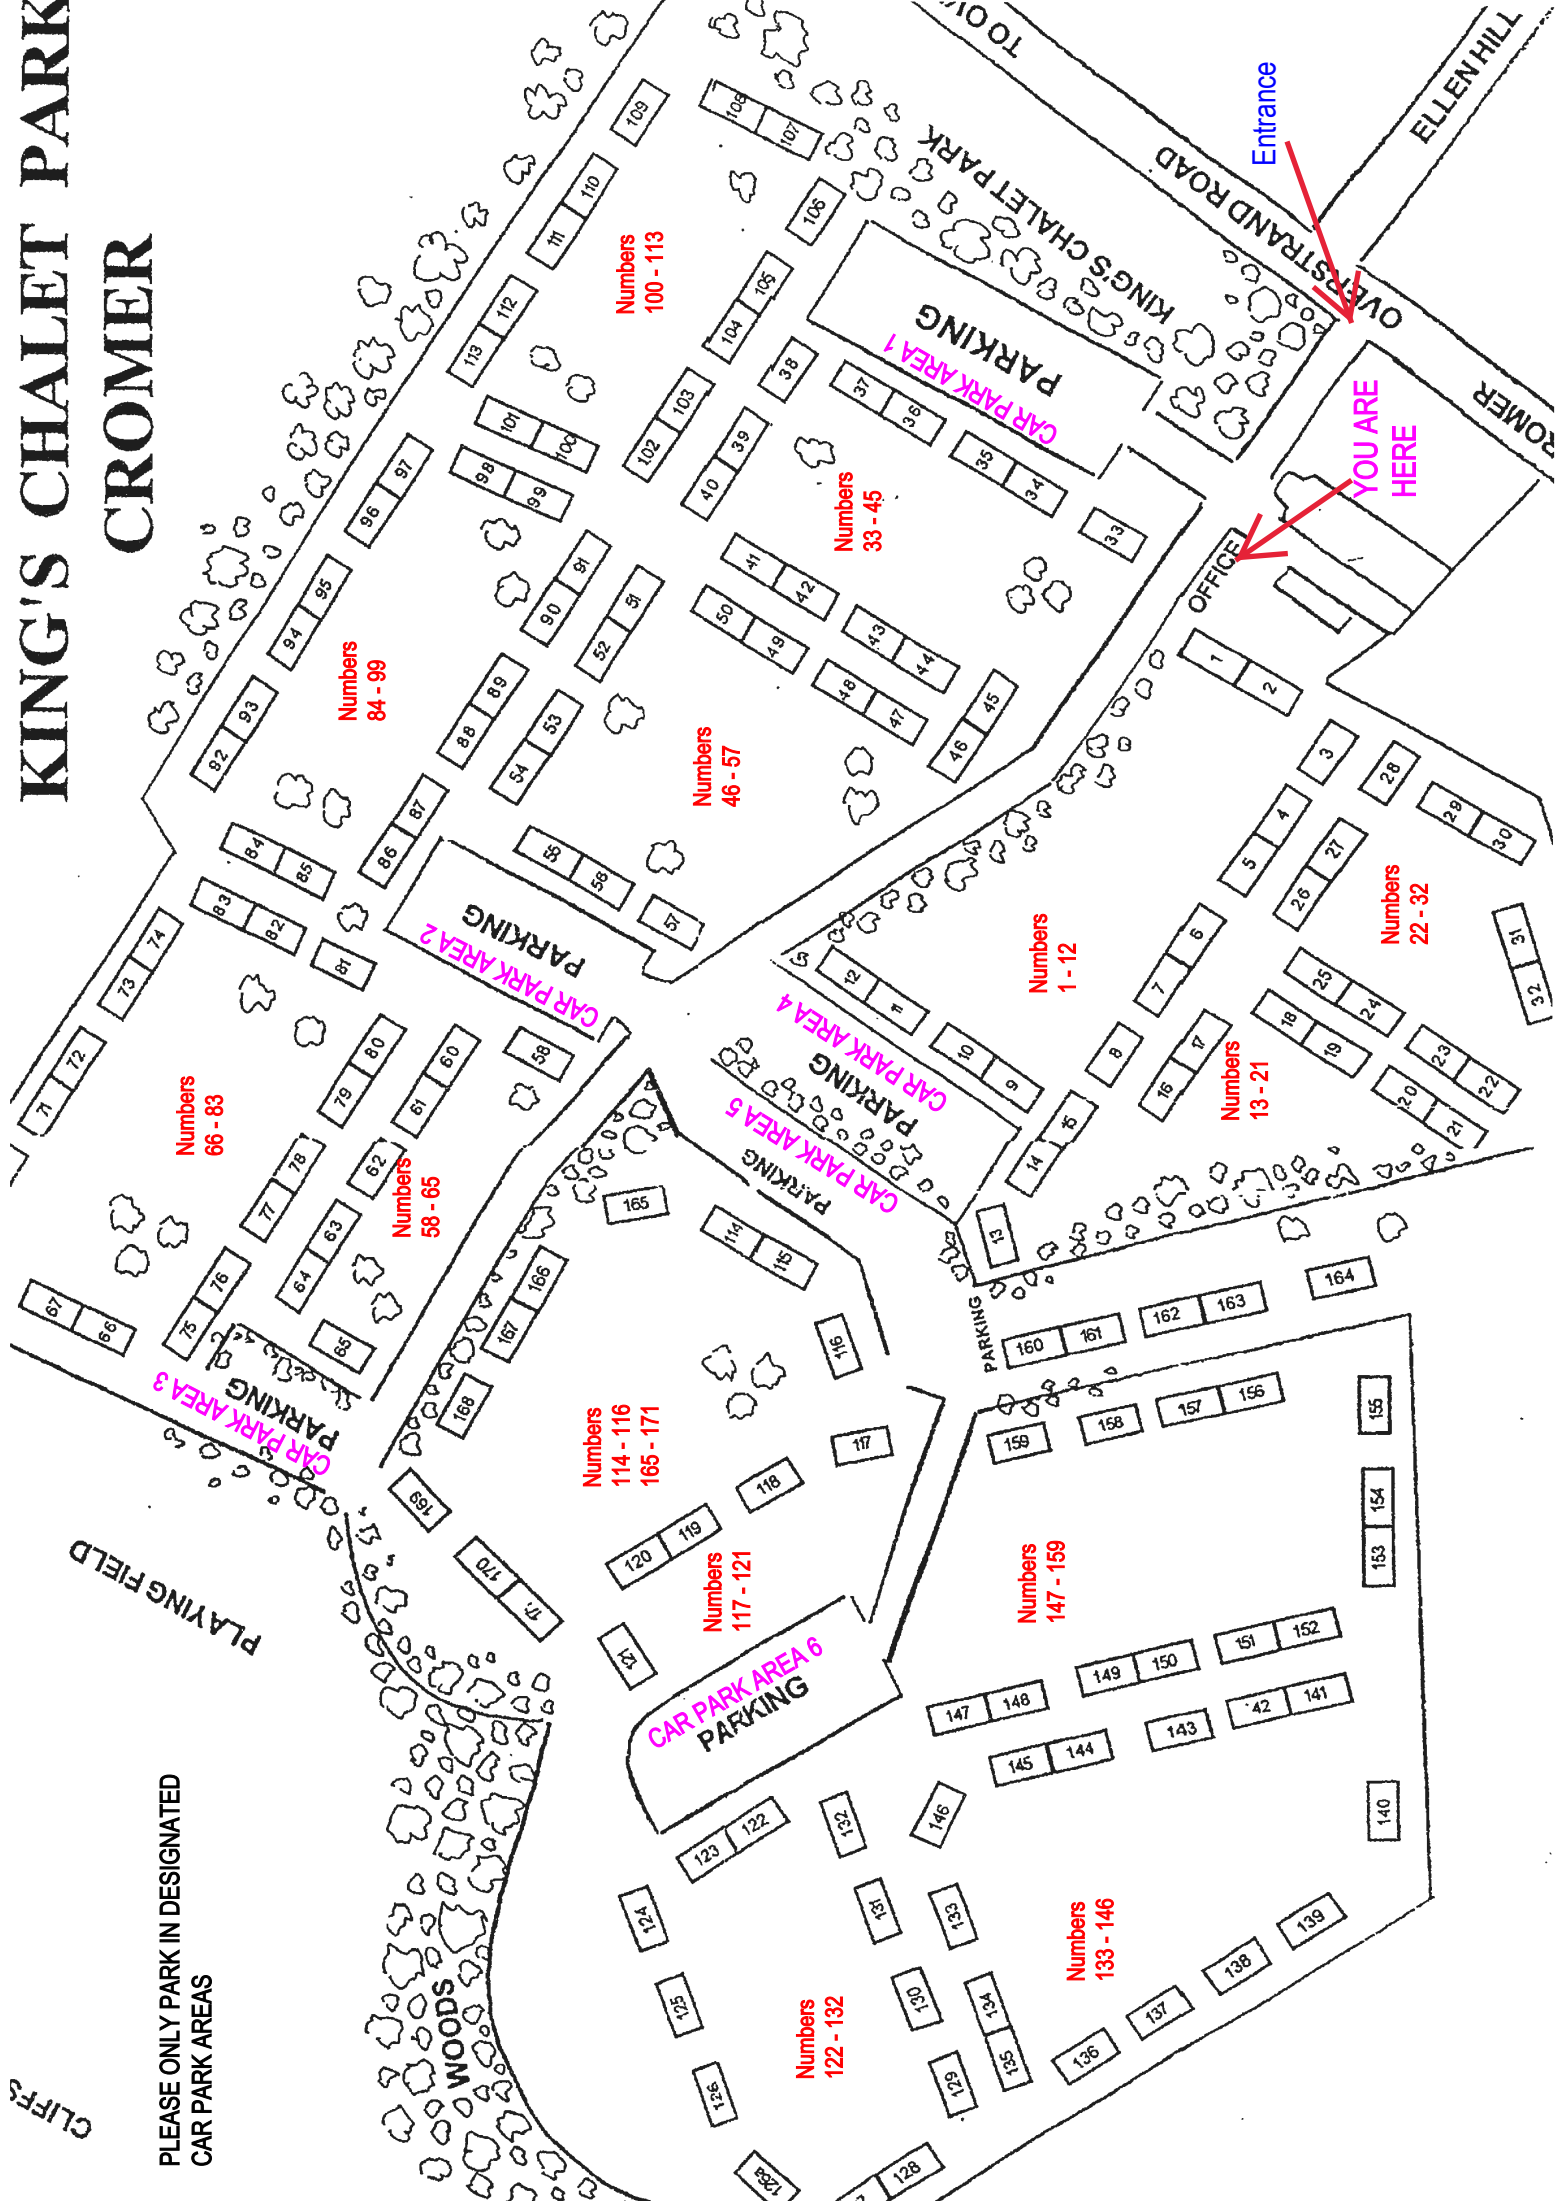

KING'S CHALET PARK CROMER

CLIFFS

PLEASE ONLY PARK IN DESIGNATED
CAR PARK AREAS

Numbers
66 - 83

Numbers
84 - 99

Numbers
100 - 113

Numbers
33 - 45

Numbers
46 - 57

Numbers
1 - 12

Numbers
13 - 21

Numbers
22 - 32

Numbers
114 - 116
165 - 171

Numbers
58 - 65

Numbers
117 - 121

Numbers
147 - 159

Numbers
133 - 146

Numbers
122 - 132

Entrance

YOU ARE
HERE

OFFICE

CAR PARK AREA 1
PARKING

CAR PARK AREA 2
PARKING

CAR PARK AREA 4
PARKING

CAR PARK AREA 5
PARKING

CAR PARK AREA 6
PARKING

WOODS

PLAYINGFIELD

KING'S CHALET PARK

OVERSTRAND ROAD

ELLEN HILL
CROMER